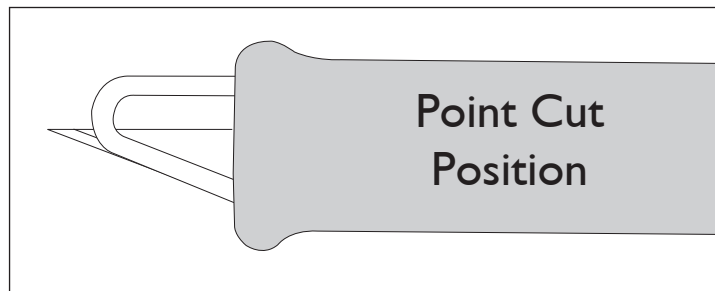

PLEASE PHOTOCOPY AND ISSUE TO ALL OPERATORS

TRIM GUARD 30

Swing Guard for left and right hand operation

Designed with your safety in mind

The Safety Knife Company
L.L.C.

755 Old Frontenac Square • Saint Louis, MO 63131