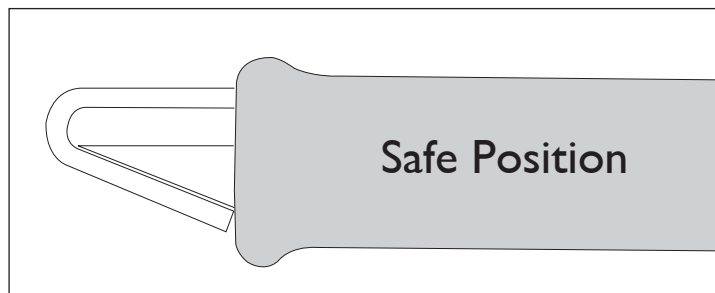

PLEASE PHOTOCOPY AND ISSUE TO ALL OPERATORS

TRIM GUARD 30

Swing Guard for left and right hand operation

Designed with your safety in mind

The Safety Knife Company
L.L.C.

755 Old Frontenac Square • Saint Louis, MO 63131