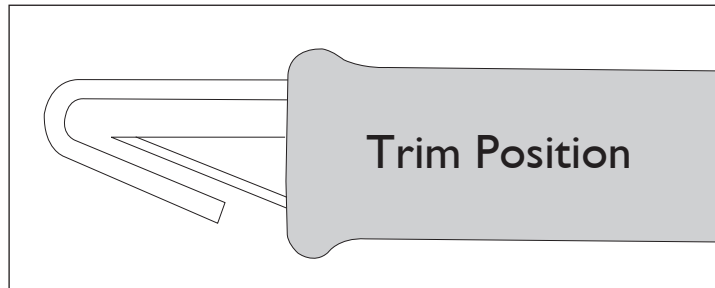

PLEASE PHOTOCOPY AND ISSUE TO ALL OPERATORS

TRIM GUARD 30

Swing Guard for left and right hand operation

Designed with your safety in mind

The Safety Knife Company
L.L.C.

755 Old Frontenac Square • Saint Louis, MO 63131