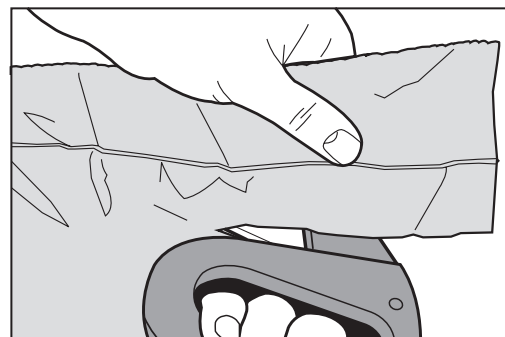

# SWAN 300

**S300 Series is a robust, versatile safety cutter designed to cut 4-ply bags and cardboard box flaps.**

**Strapping**

**Cut Cardboard**

**Bags & Sacks**

**The Safety Knife Company**

L.L.C.

755 Old Frontenac Square • Saint Louis, MO 63131