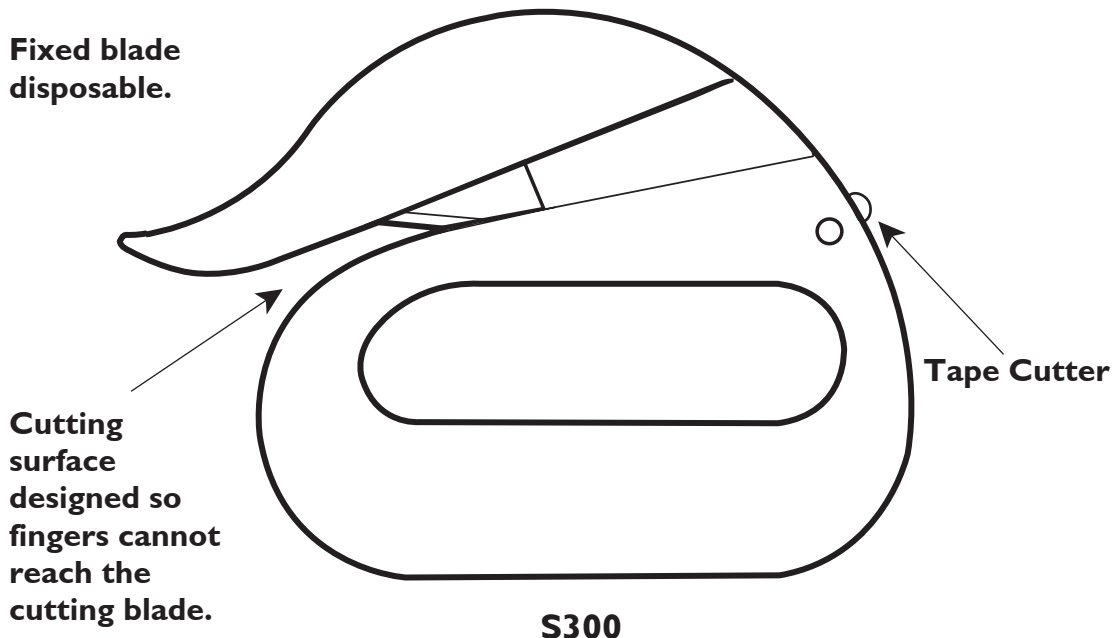

# SWAN 300

**S300 Series is a robust, versatile safety cutter designed to cut 4-ply bags and cardboard box flaps.**

**Strapping**

**Cut Cardboard**

**Bags & Sacks**

**The Safety Knife Company**

L.L.C.

755 Old Frontenac Square • Saint Louis, MO 63131