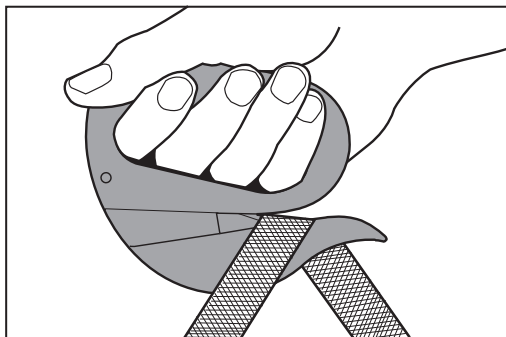

# SWAN 300

**S300 Series is a robust, versatile safety cutter designed to cut 4-ply bags and cardboard box flaps.**

**Strapping**

**Cut Cardboard**

**Bags & Sacks**

**The Safety Knife Company**

L.L.C.

755 Old Frontenac Square • Saint Louis, MO 63131