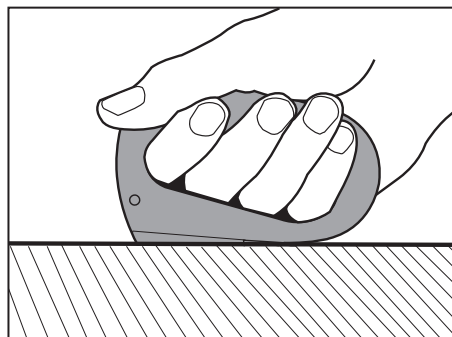

# SWAN 300

**S300 Series is a robust, versatile safety cutter designed to cut 4-ply bags and cardboard box flaps.**

**Strapping**

**Cut Cardboard**

**Bags & Sacks**

**The Safety Knife Company**

L.L.C.

755 Old Frontenac Square • Saint Louis, MO 63131